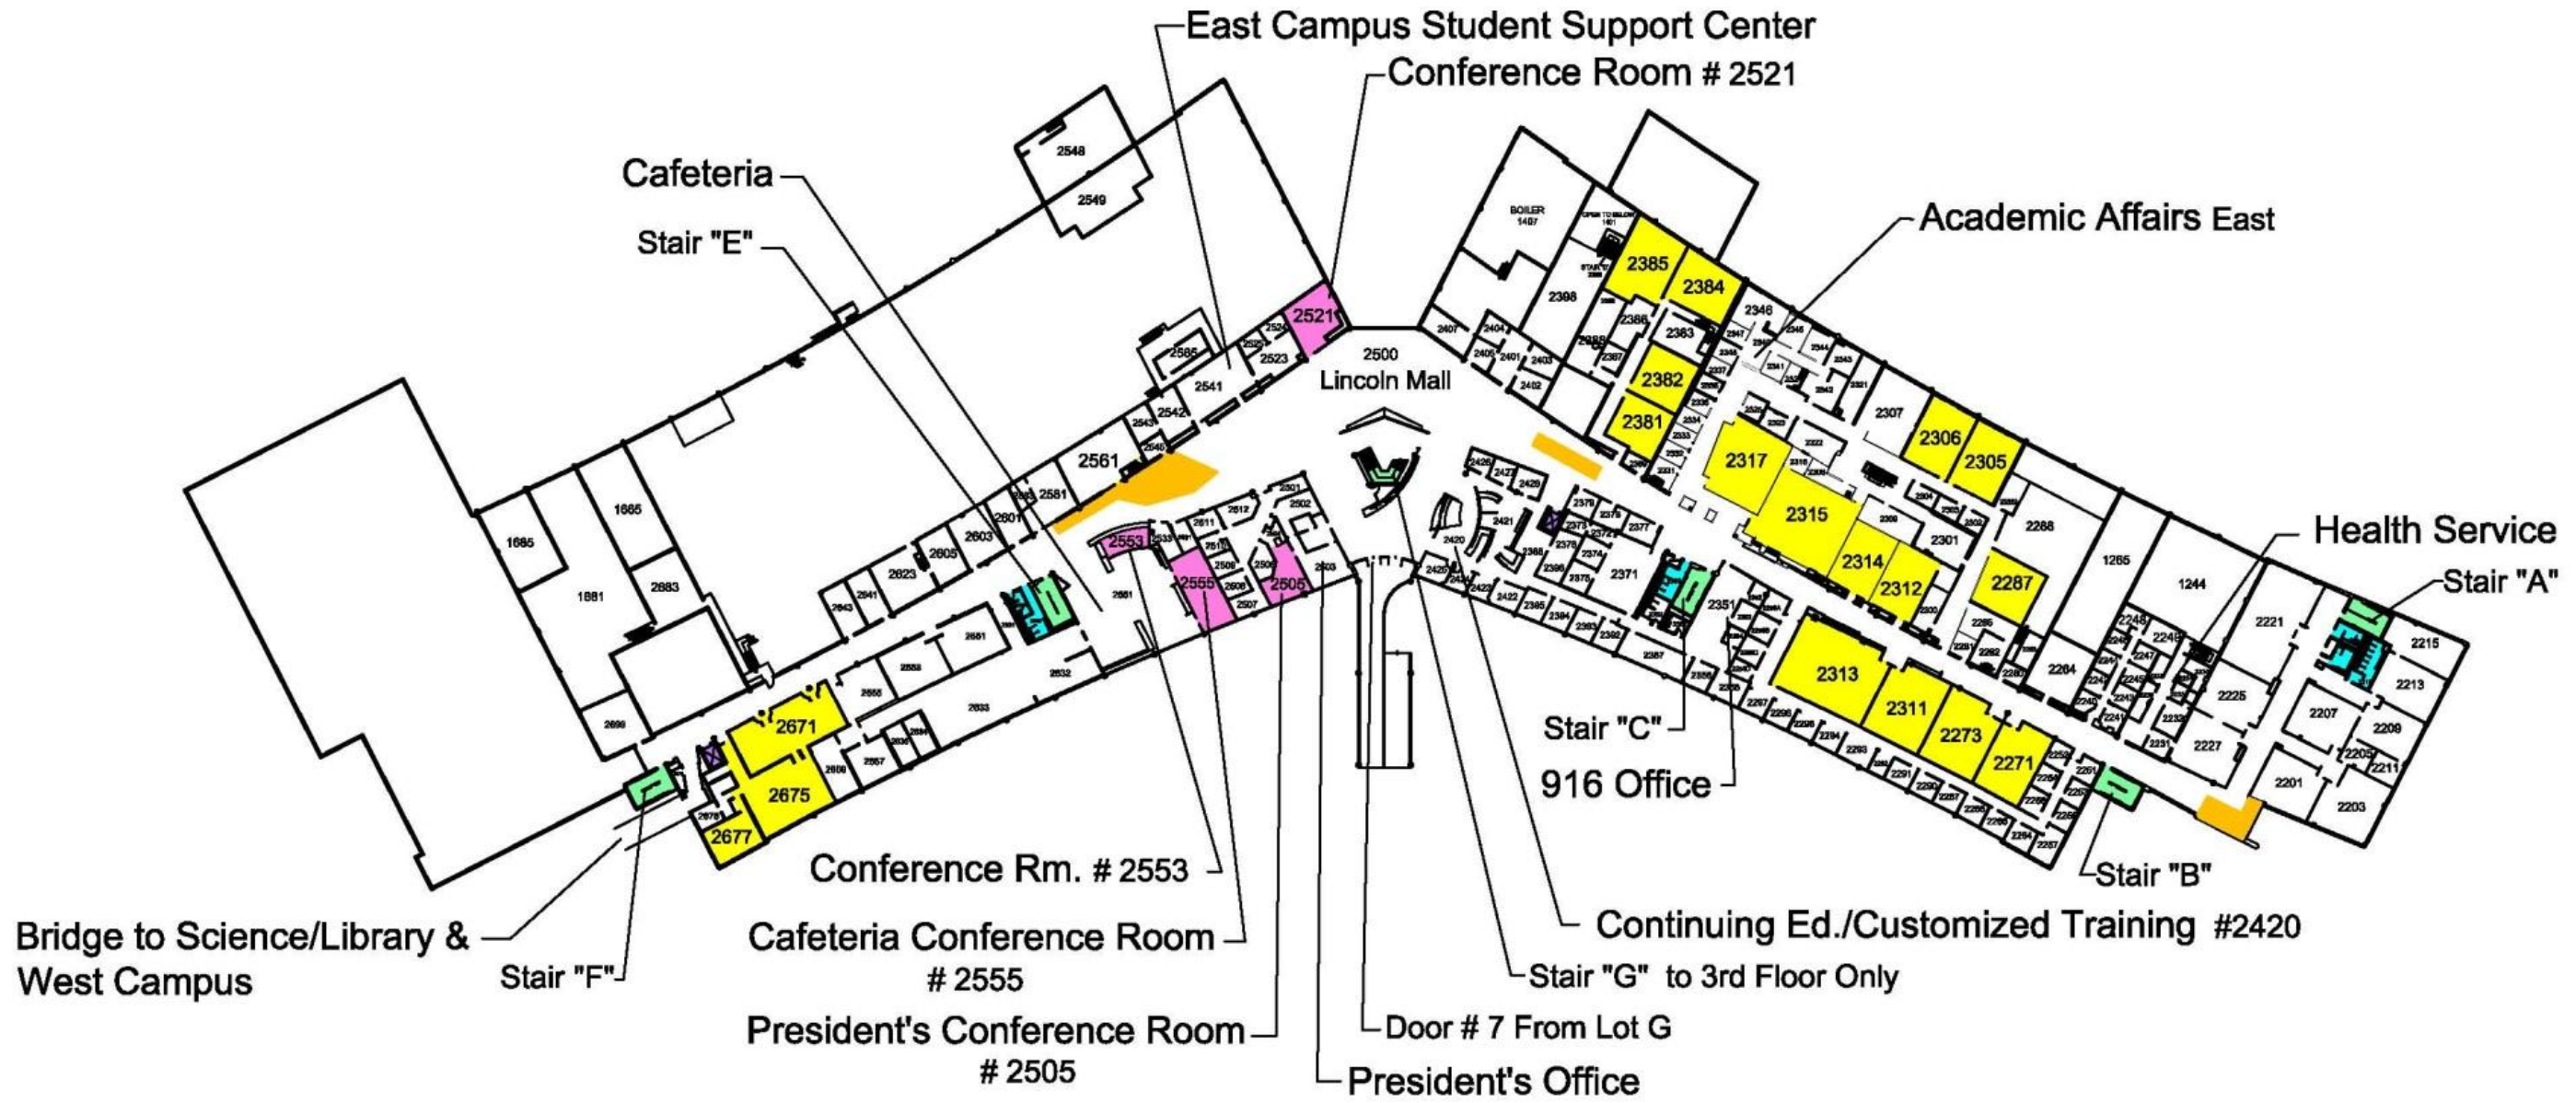

East Campus Second Floor

- Bathrooms
- Classrooms
- Conference Rooms
- Elevators (2)
- Study Area
- Stairwells

3300 Century Avenue North, White Bear Lake, MN 55110
651-779-3300