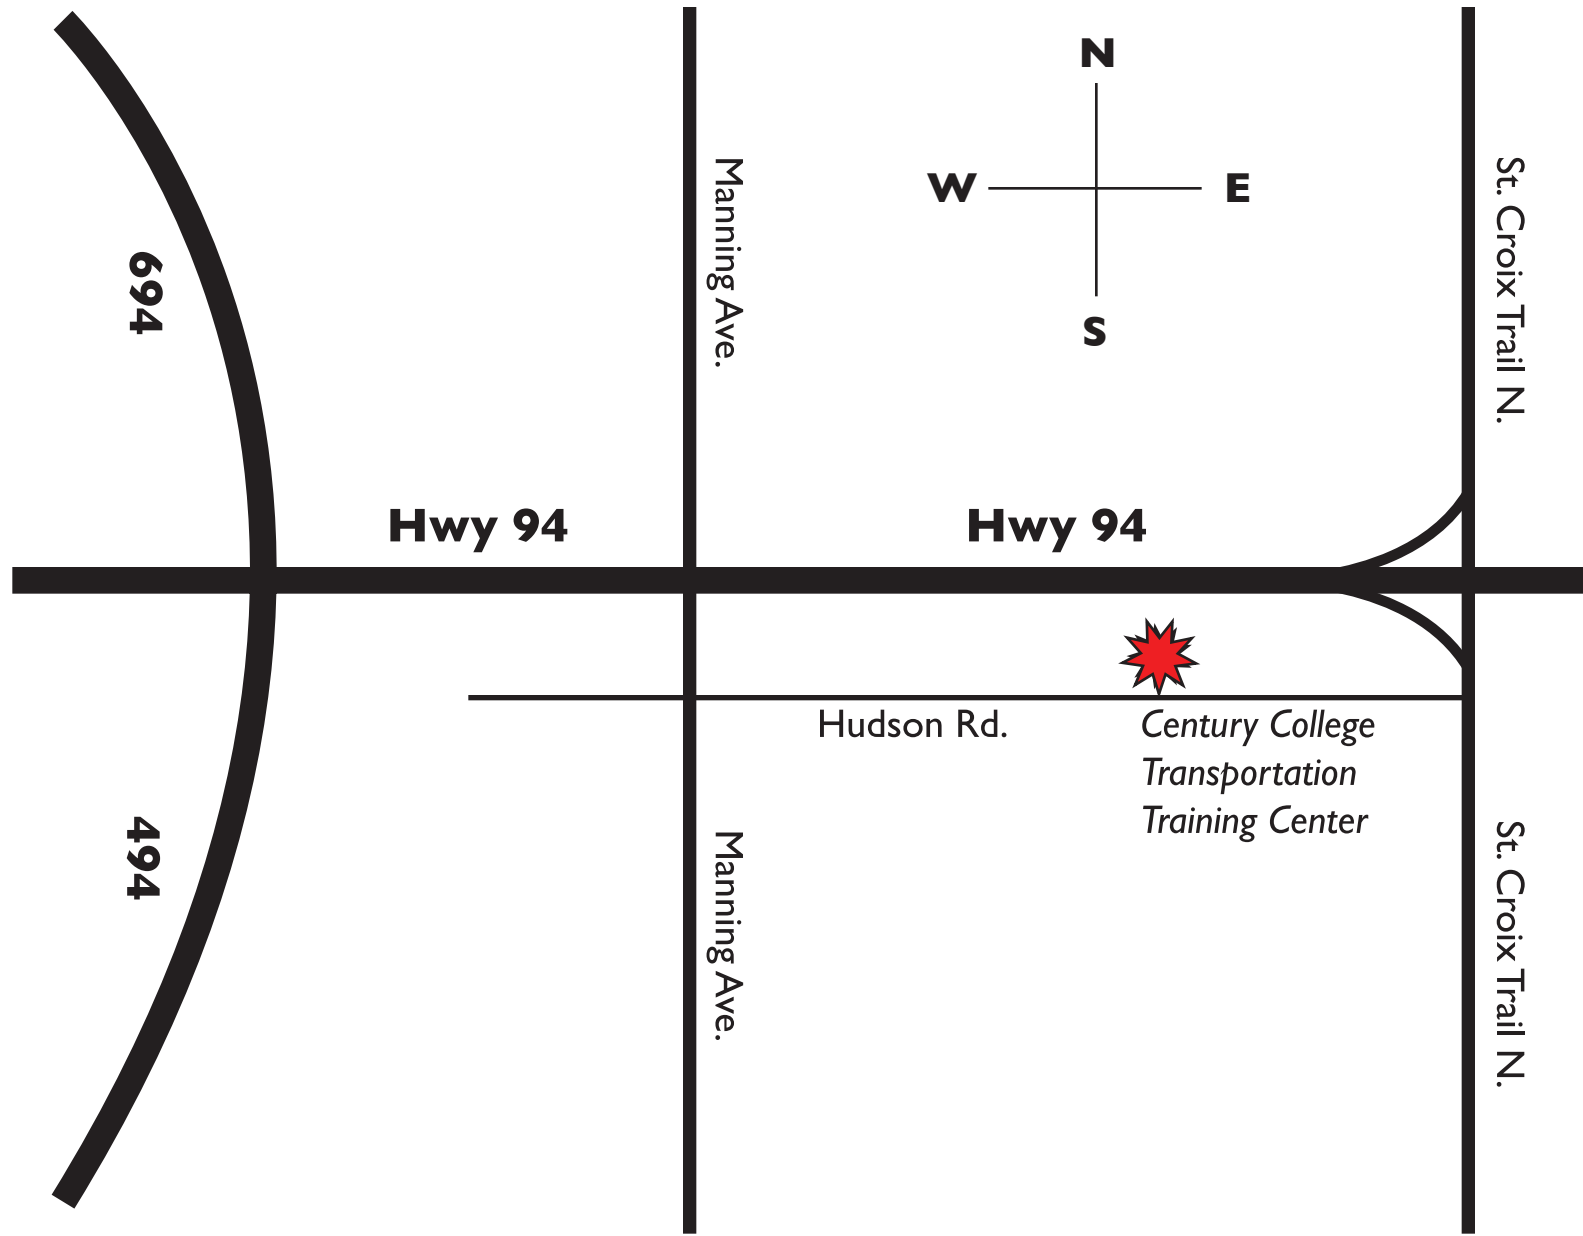

# Century College Transportation Training Center

is located at 14386 Hudson Rd. S., Afton, MN 55001

**To Register:**

[www.century.edu/continuing](http://www.century.edu/continuing) or call 651-779-3341