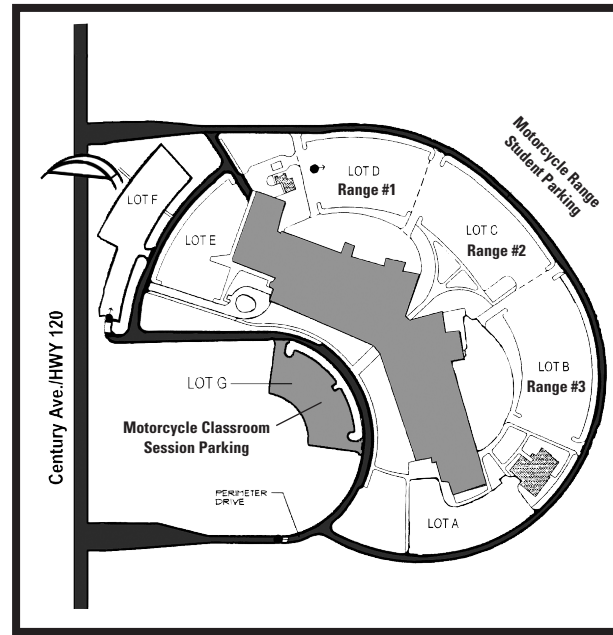

Classroom is located on the East Campus,
2nd Floor, Room 2561 (unless otherwise noted)

Ranges 1, 2, and 3 are located on the East Campus of
Century College:

**3300 Century Avenue North
White Bear Lake, MN 55110**

To register, go to www.century.edu/continuinged
or call **651.779.3341**.

To White Bear Lake

www.century.edu/continuinged

Century College is a member of the Minnesota State Colleges and Universities system. We are an affirmative action, equal opportunity employer and educator. This document can be available in alternative formats to individuals with disabilities by calling 651.779.3354 or 1.800.228-1978 x 3354 or Minnesota Relay Service at 1.800.627.3529.