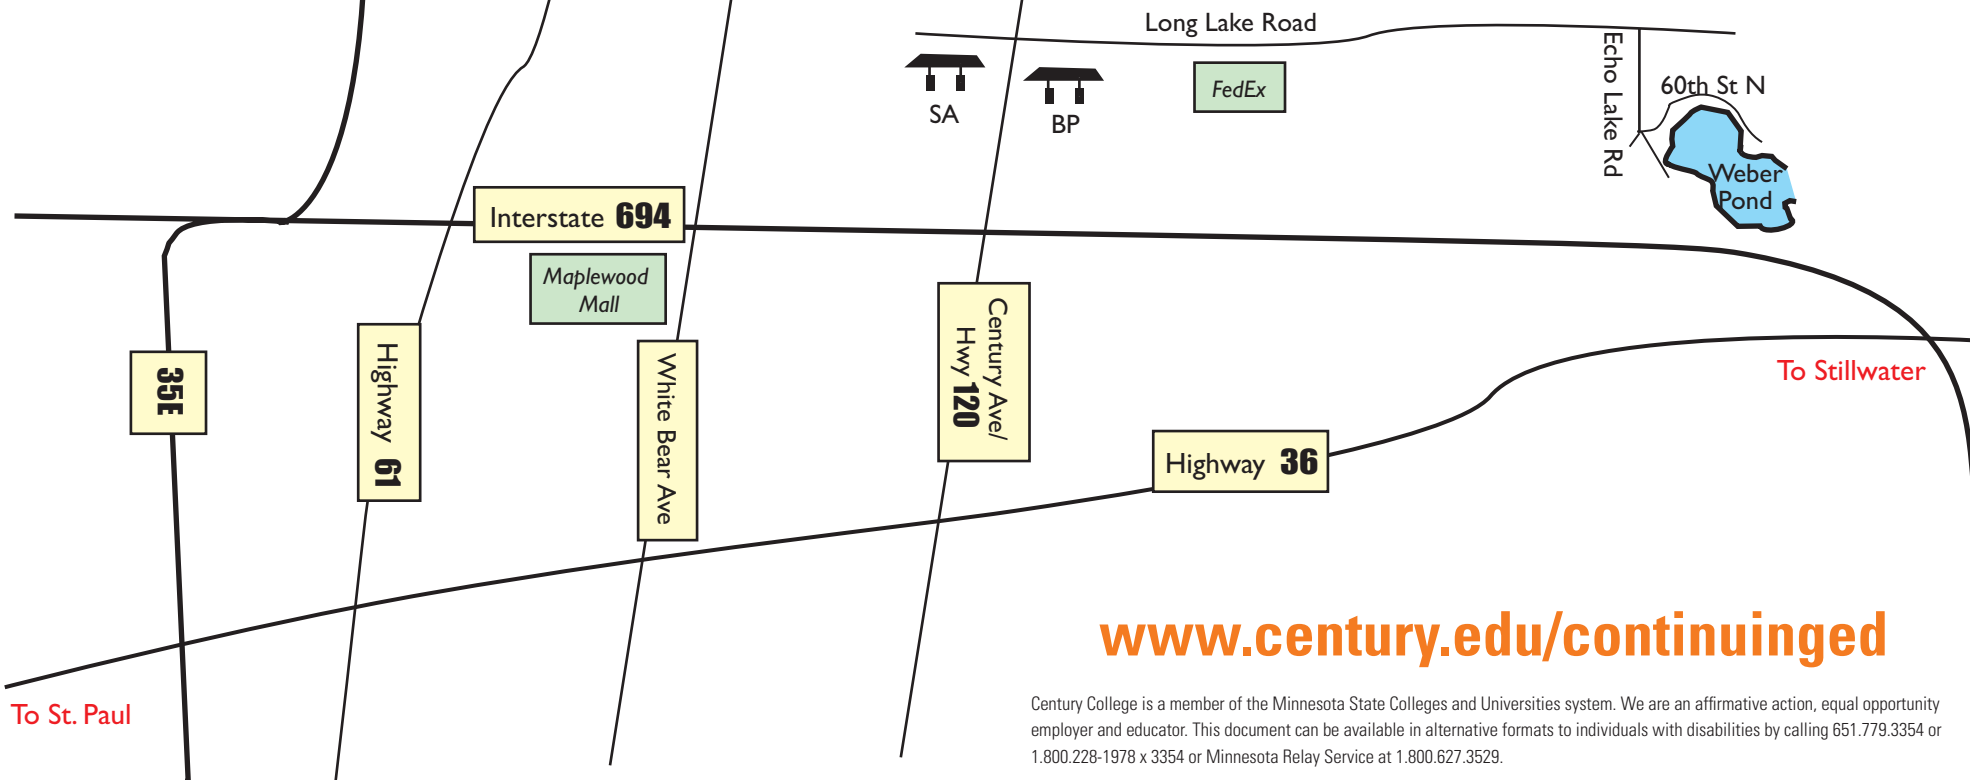

Classroom is located on the East Campus,
2nd Floor, Room 2561 (unless otherwise noted)

Ranges 1, 2, and 3 are located on the East Campus of
Century College:

**3300 Century Avenue North
White Bear Lake, MN 55110**

To register, go to www.century.edu/continuinged
or call **651.779.3341**.

To White Bear Lake

www.century.edu/continuinged

Century College is a member of the Minnesota State Colleges and Universities system. We are an affirmative action, equal opportunity employer and educator. This document can be available in alternative formats to individuals with disabilities by calling 651.779.3354 or 1.800.228-1978 x 3354 or Minnesota Relay Service at 1.800.627.3529.